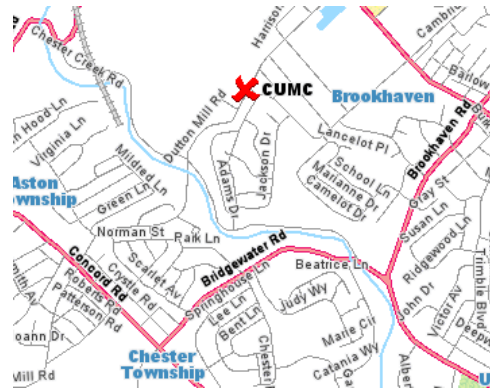

OUR HISTORY

Christ United Methodist Church has its roots deep in beginnings of the Methodist movement in Pennsylvania, beginning in 1818 when meetings were held at the Kelly home in Chester. From these early meetings on the "Circuit" came the Chester Methodist Church and Madison Street ME Church in 1849. As Chester grew there was need for additional congregations and in 1871 the **South Chester M.E. Church** was founded. Later known as **South Chester United Methodist Church**, the congregation moved in 1965 to the present location at the edge of Brookhaven Borough and Middletown Twp., and became **Christ United Methodist Church**. In 1983 Madison Street UMC merged with Christ Church, and in 1994, upon the closing of the Providence Avenue Church, Christ Church again embraced many new members. Today, Christ Church's congregation reflects the heritage of the earlier Chester congregations while providing spiritual guidance and fellowship to Brookhaven and the surrounding communities.

Directions

CUMC is between routes 352 and 452 on the border of Middletown Township and Brookhaven Borough on Dutton Mill Road.

CHRIST UNITED

METHODIST CHURCH

600 E. Dutton Mill Rd.
Brookhaven, PA 19015

Church Office: 610-874-1270
Parsonage: 610-876-8768